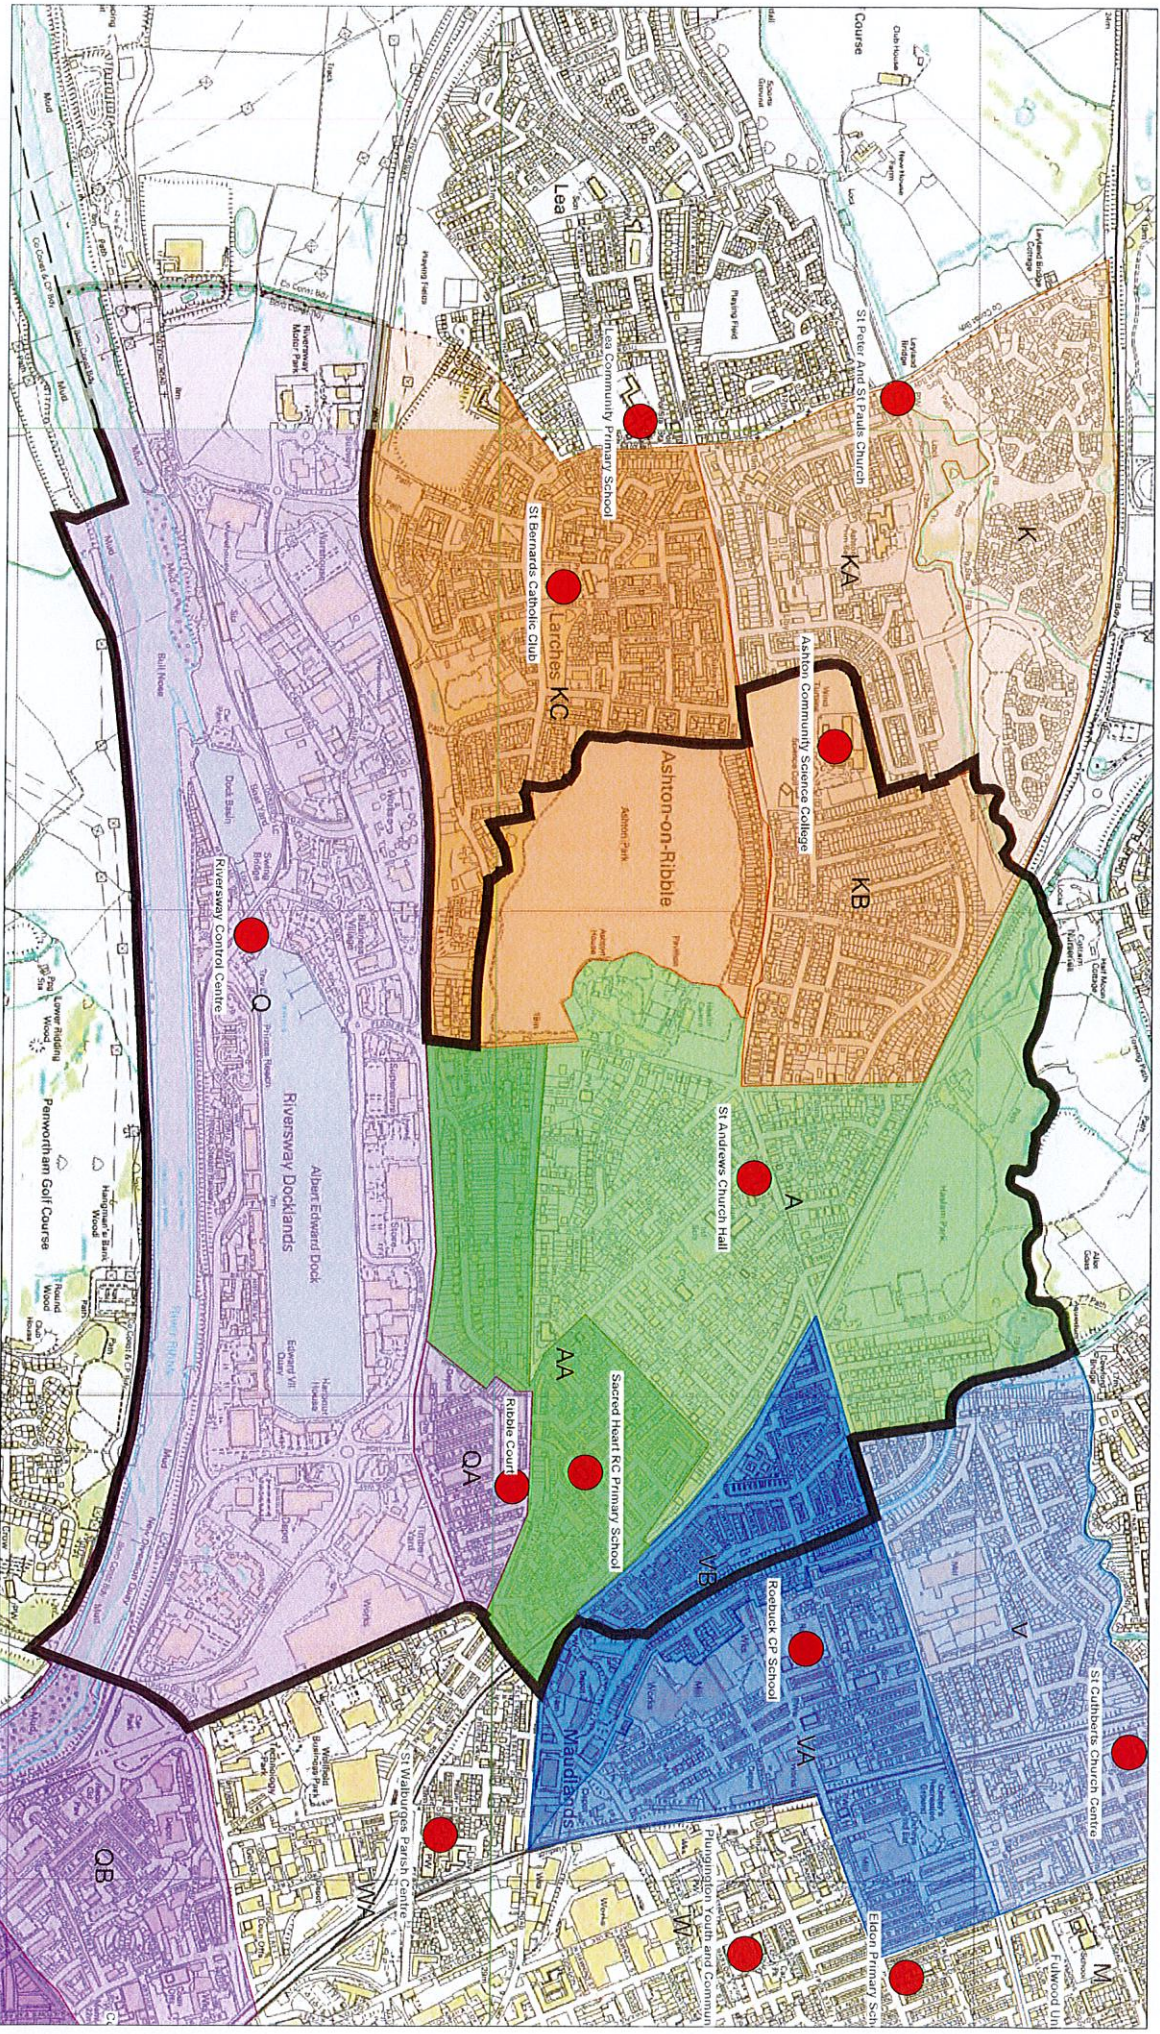

New Ashton Ward

©Crown copyright and database rights 2015.
 Ordnance Survey Licence Number 100022151.