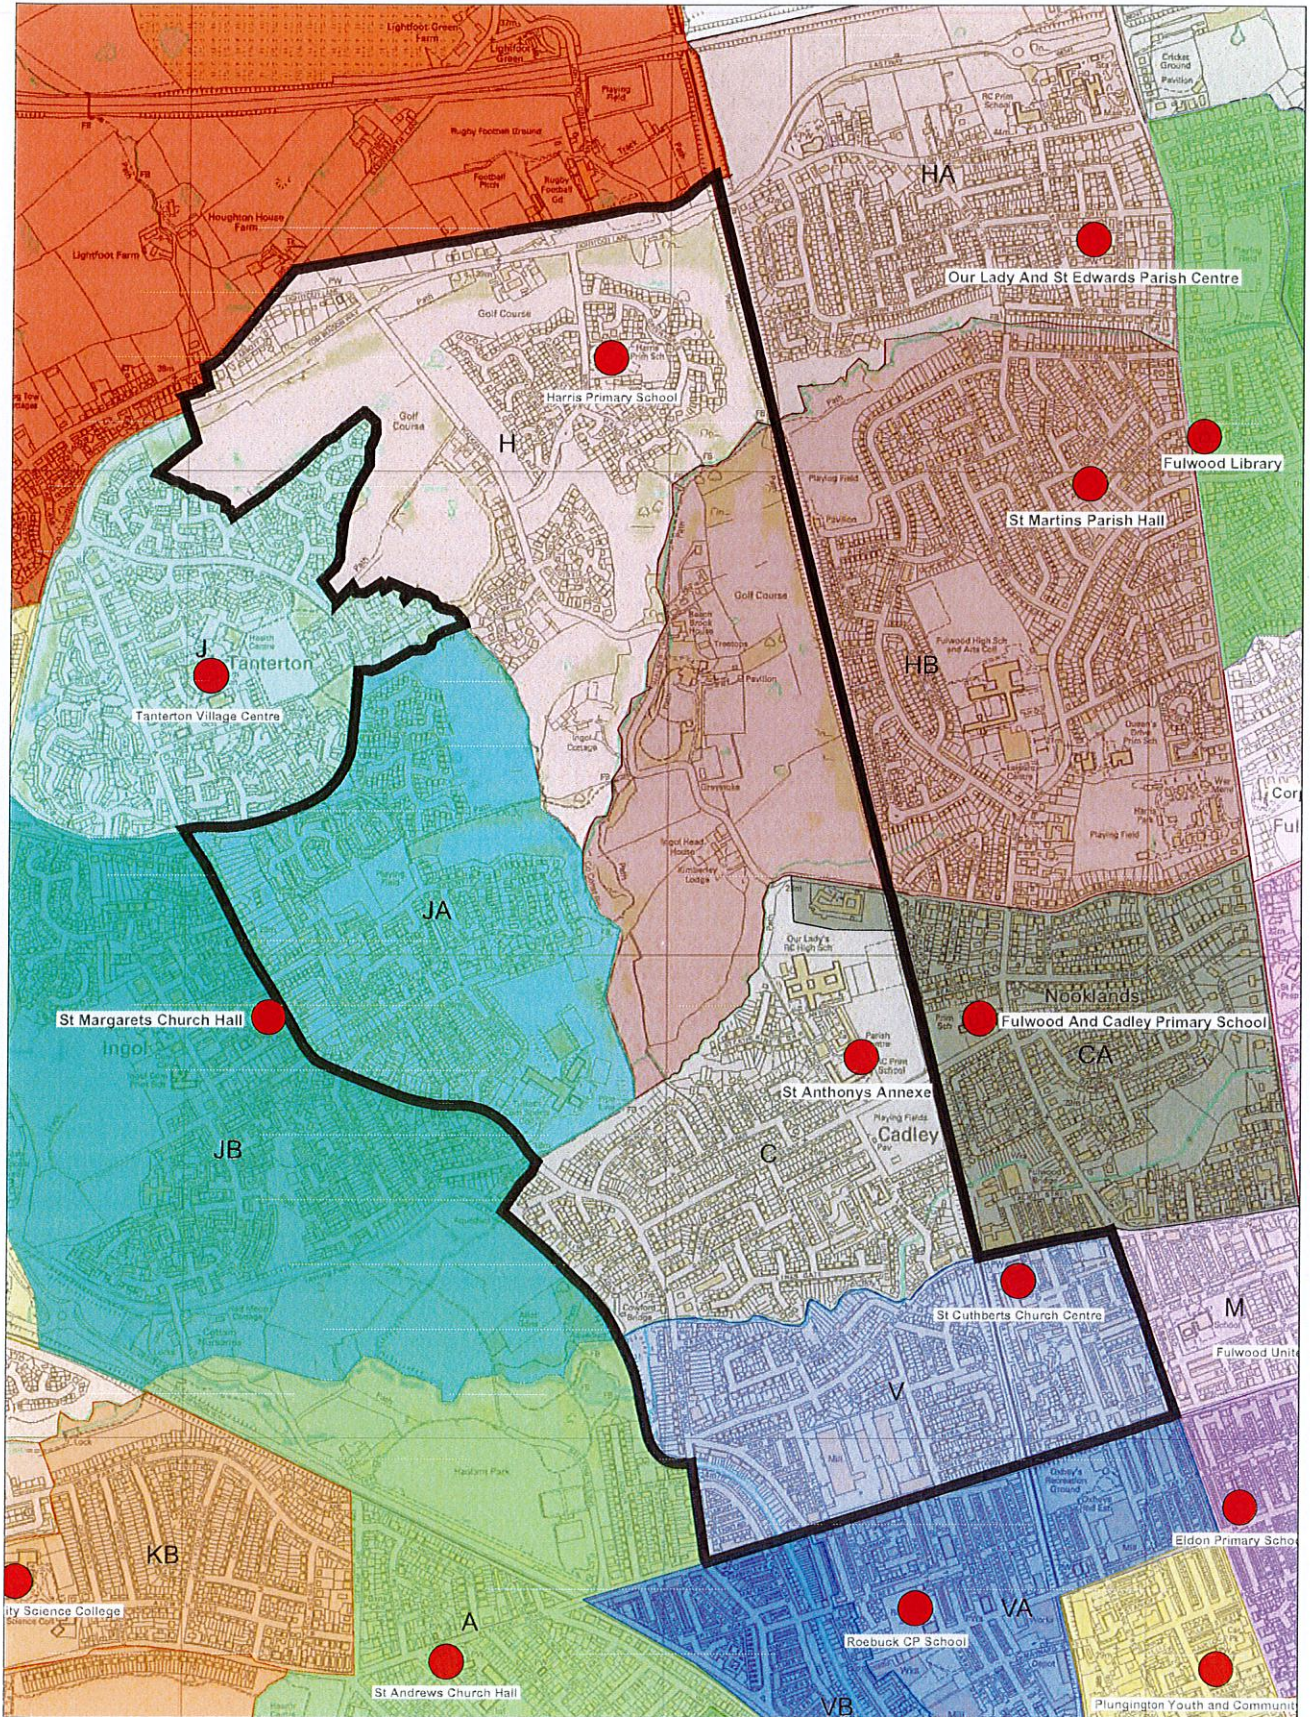

# New Cadley Ward

©Crown copyright and database rights 2015.  
Ordnance Survey Licence Number 100022151.

Town Hall  
Lancaster Road  
Preston PR1 2RL