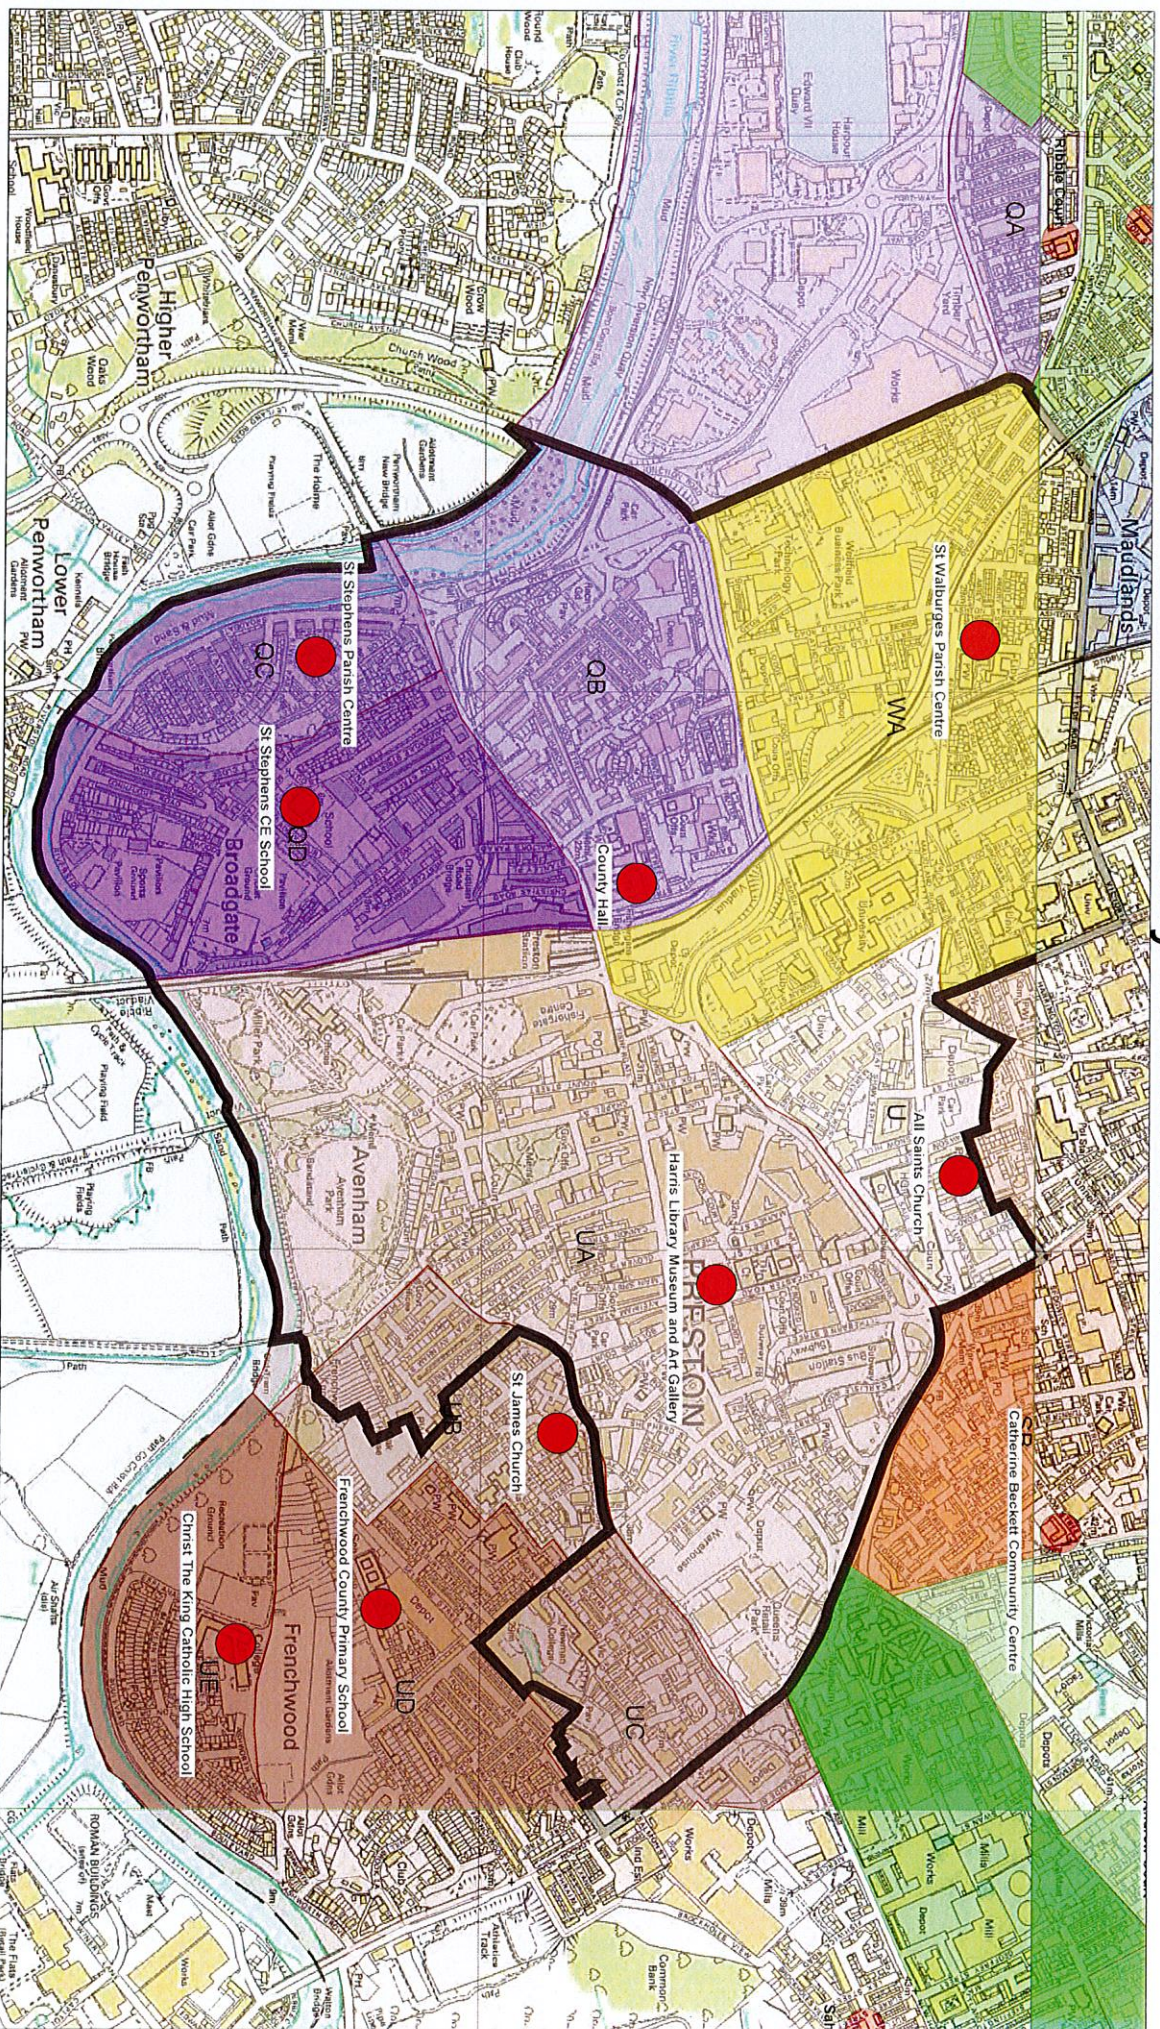

New City Centre Ward

Town Hall
Lancaster Road
Preston PR1 2RL

©Crown copyright and database rights 2015.
Ordnance Survey Licence Number 100022151.