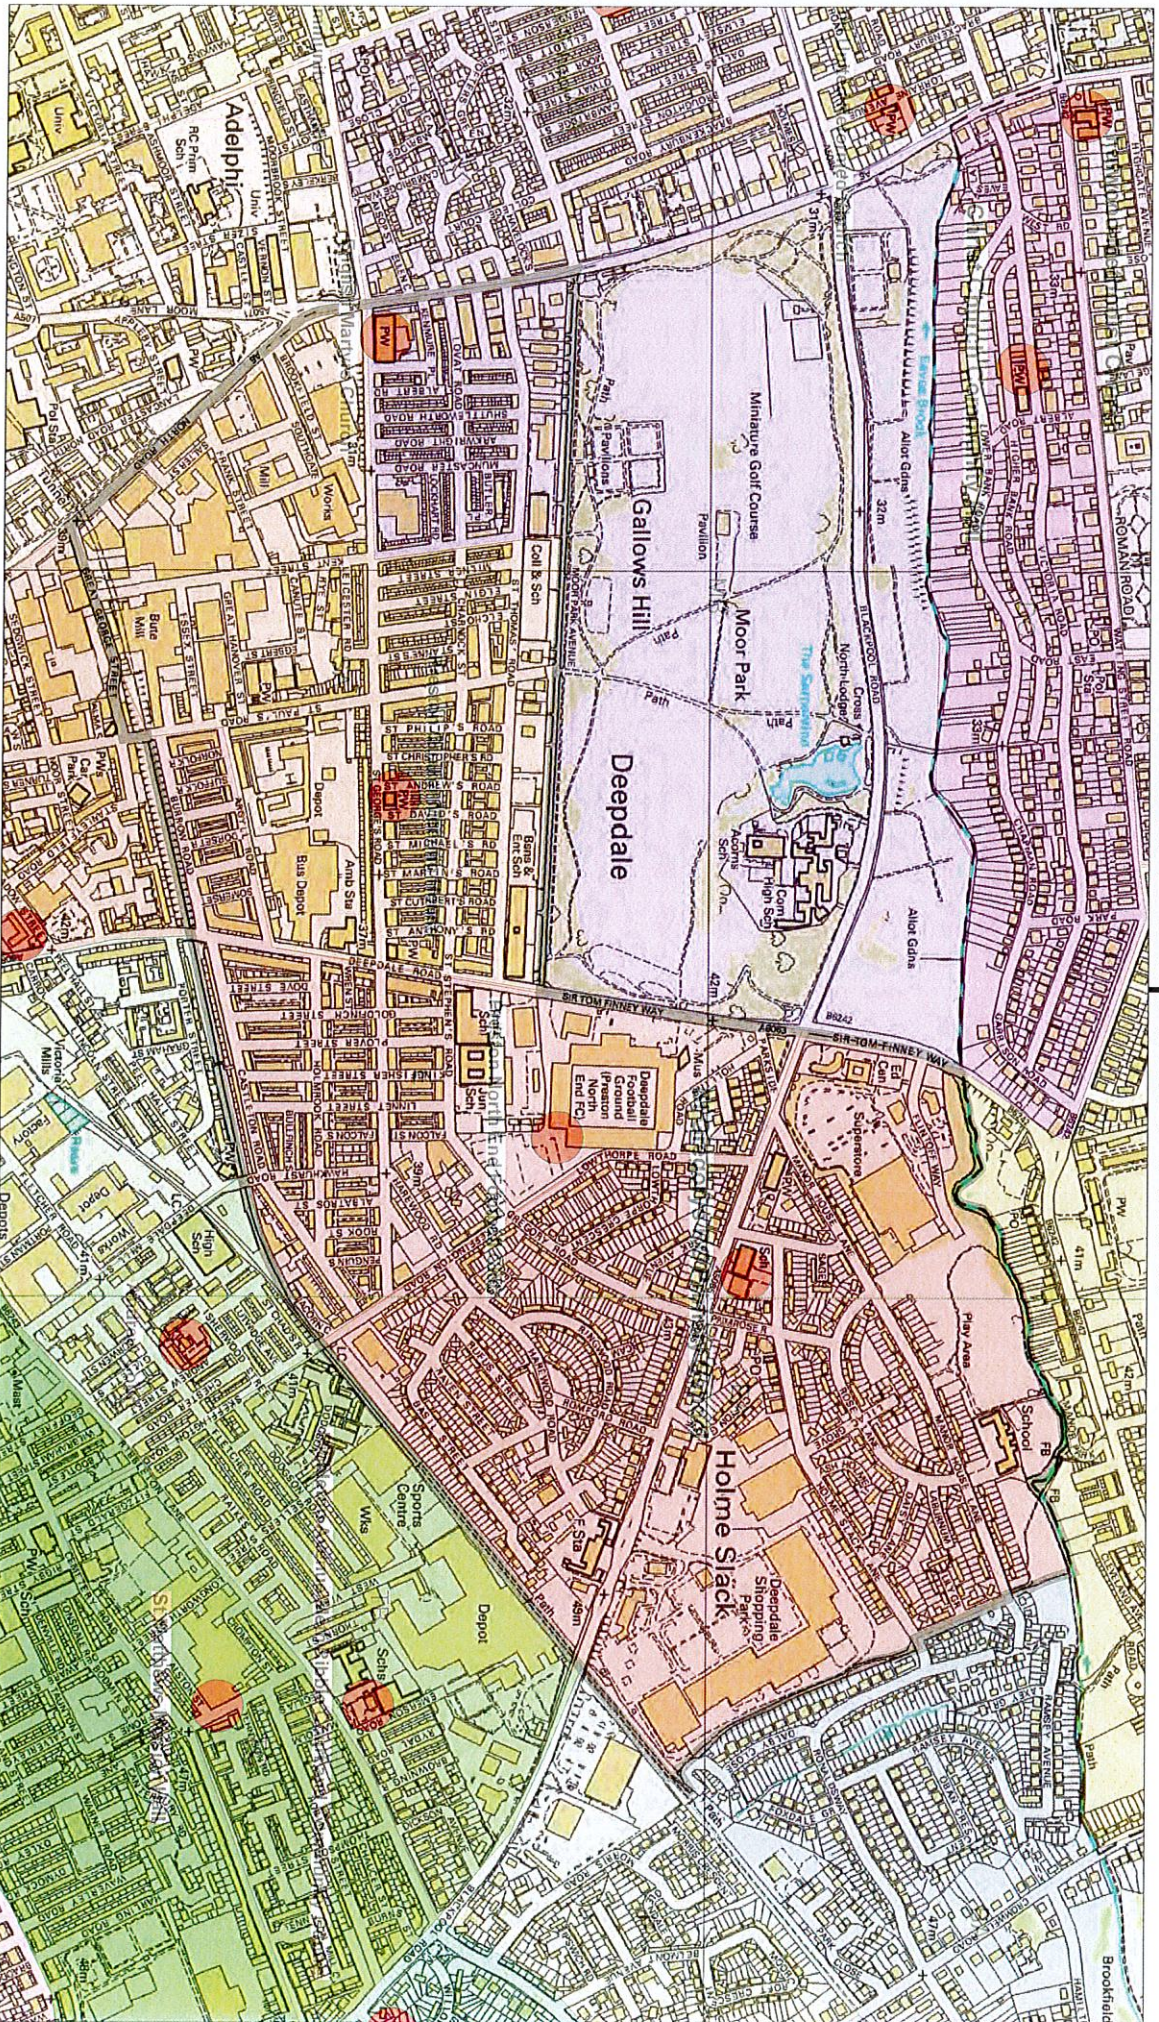

New Deepdale Ward

Town Hall
Lancaster Road
Preston PR1 2RL

©Crown copyright and database rights 2015.
Ordnance Survey Licence Number 100022151.