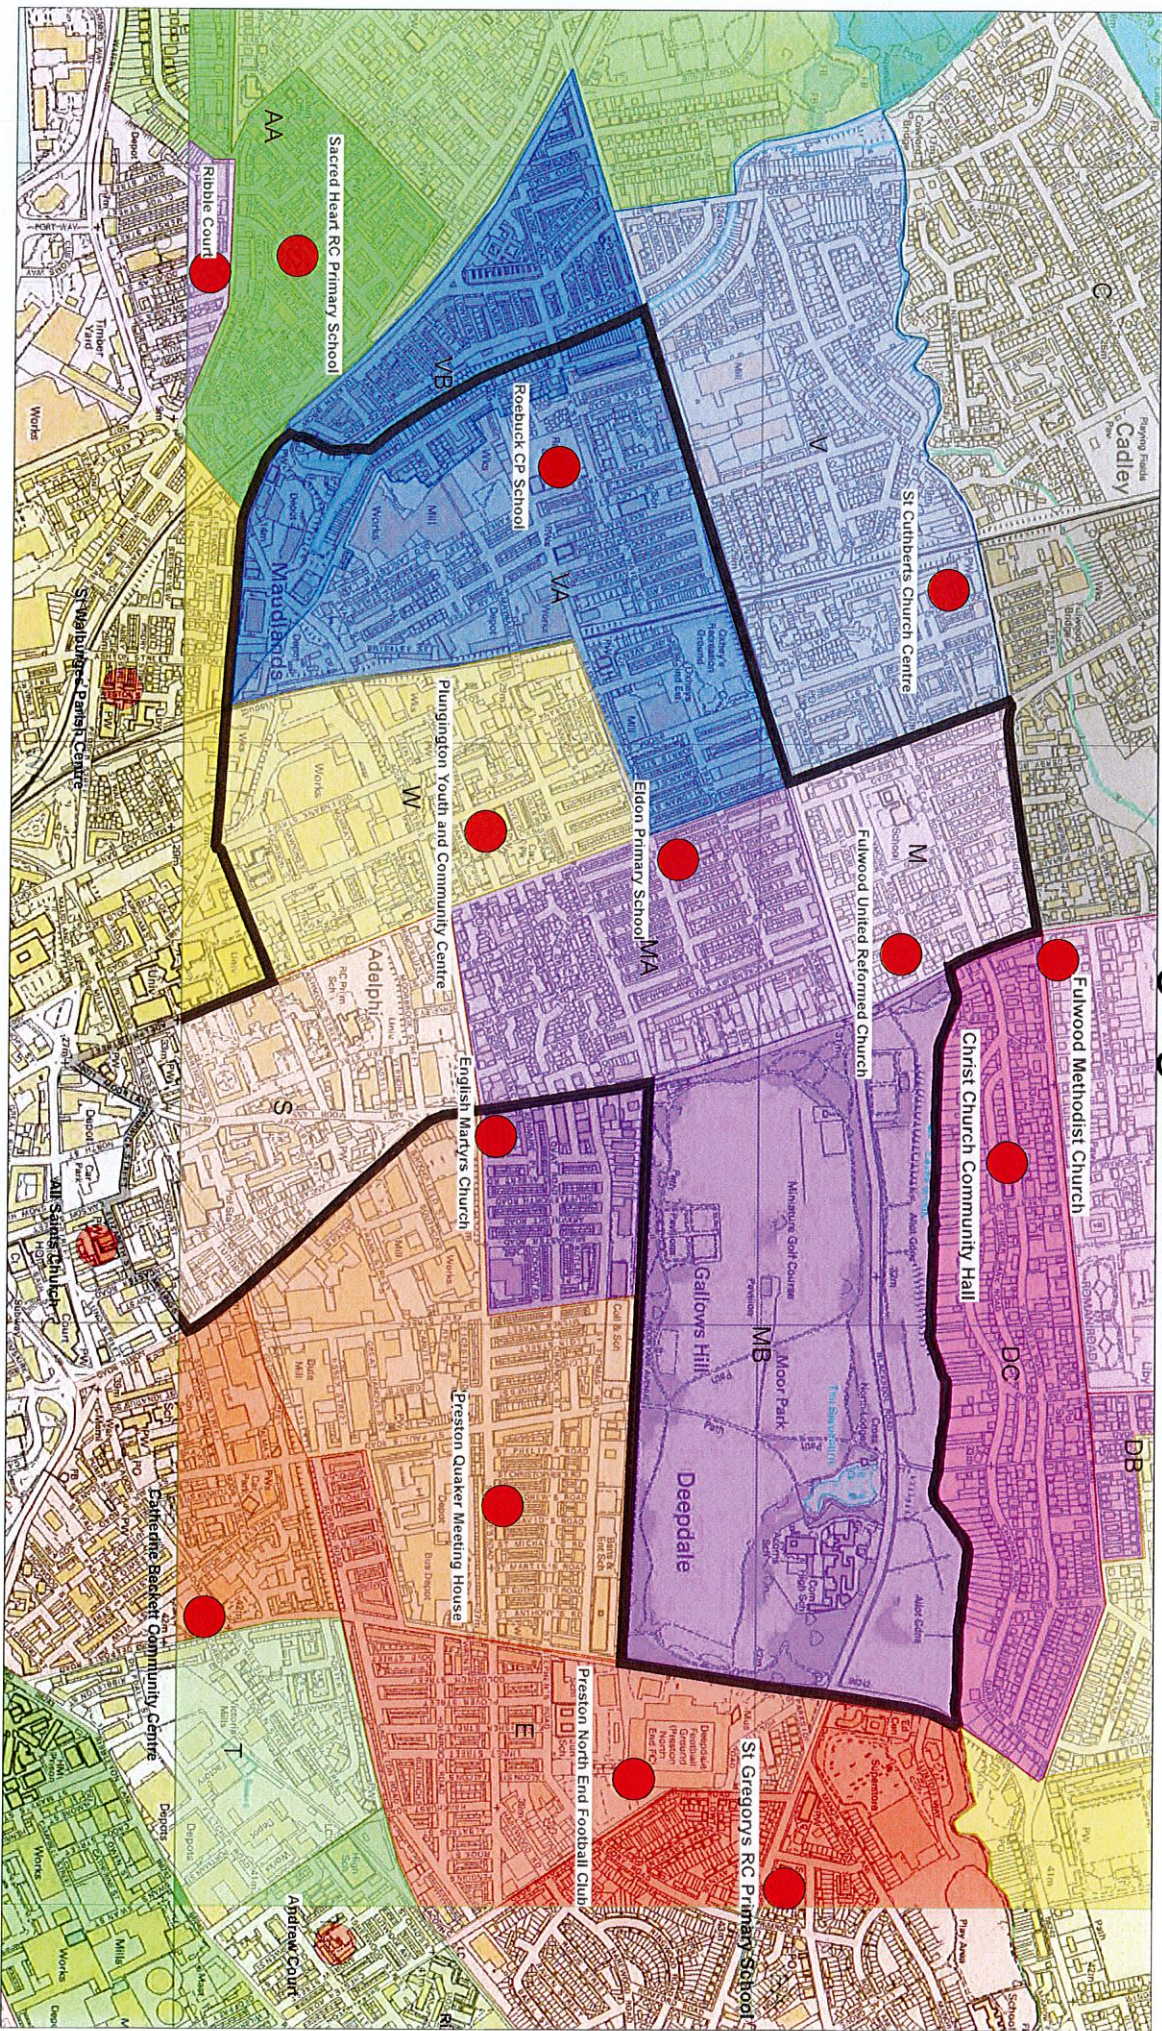

New Plungington Ward

©Crown copyright and database rights 2015.
 Ordnance Survey Licence Number 100022151.