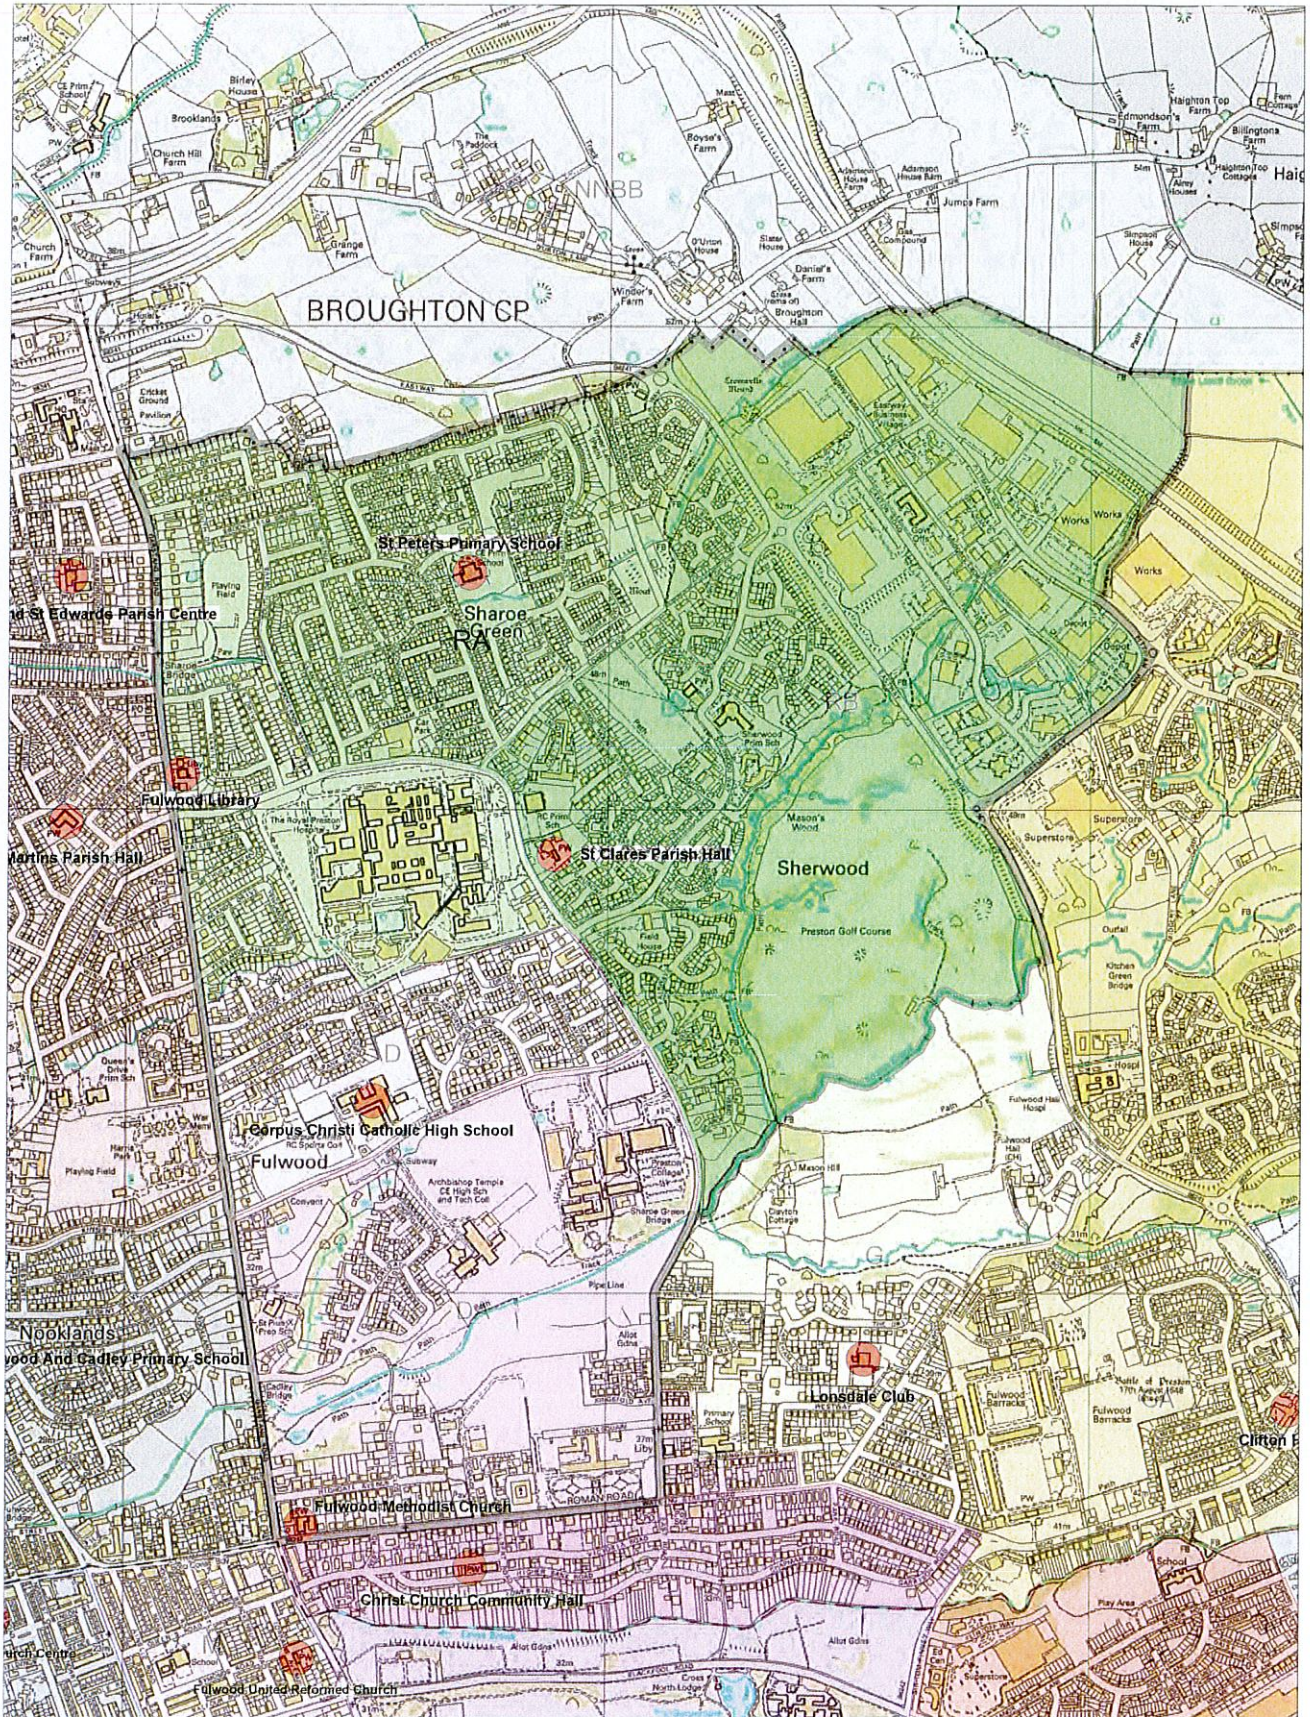

New Sharoe Green Ward

Town Hall
Lancaster Road
Preston PR1 2RL

©Crown copyright and database rights 2015.
Ordnance Survey Licence Number 100022151.